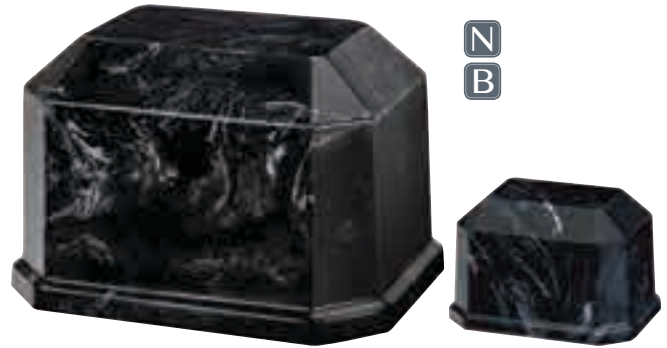

H
N
B

3AAA6	3AAAKS
ALICANTE	ALICANTE KEEPSAKE
10.25" H x 7.25" Dia.	3.875" H x 3.125" Dia.
ALABASTER	ALABASTER
Volume: 200ci	Volume: 6ci
Access: Top	Access: Top

cultured marble

3WM460	3WM460KS
NAVY BLUE MARBLE	NAVY BLUE MARBLE KEEPSAKE
7" H x 10.625" W x 8" D	2.625" H x 4" W x 3" D
CULTURED MARBLE	CULTURED MARBLE
Volume: 200ci	Volume: 6ci
Access: Bottom	Access: Bottom