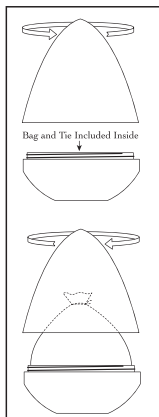

71216057
CELESTE™ - COBALT

Personalize on the flat, band-like surface.
10" H x 8" Dia.
Volume: 216ci
Access: Middle