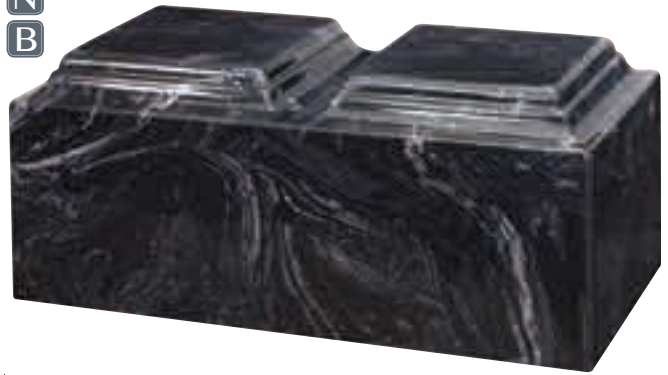

cultured marble

N
B

3WM460D
NAVY BLUE MARBLE DOUBLE

6.25" H x 15" W x 8" D
CULTURED MARBLE
Volume: 420ci
Access: Bottom

N
B

3WM400D
BLACK MARBLE DOUBLE

6.25" H x 15" W x 8" D
CULTURED MARBLE
Volume: 420ci
Access: Bottom